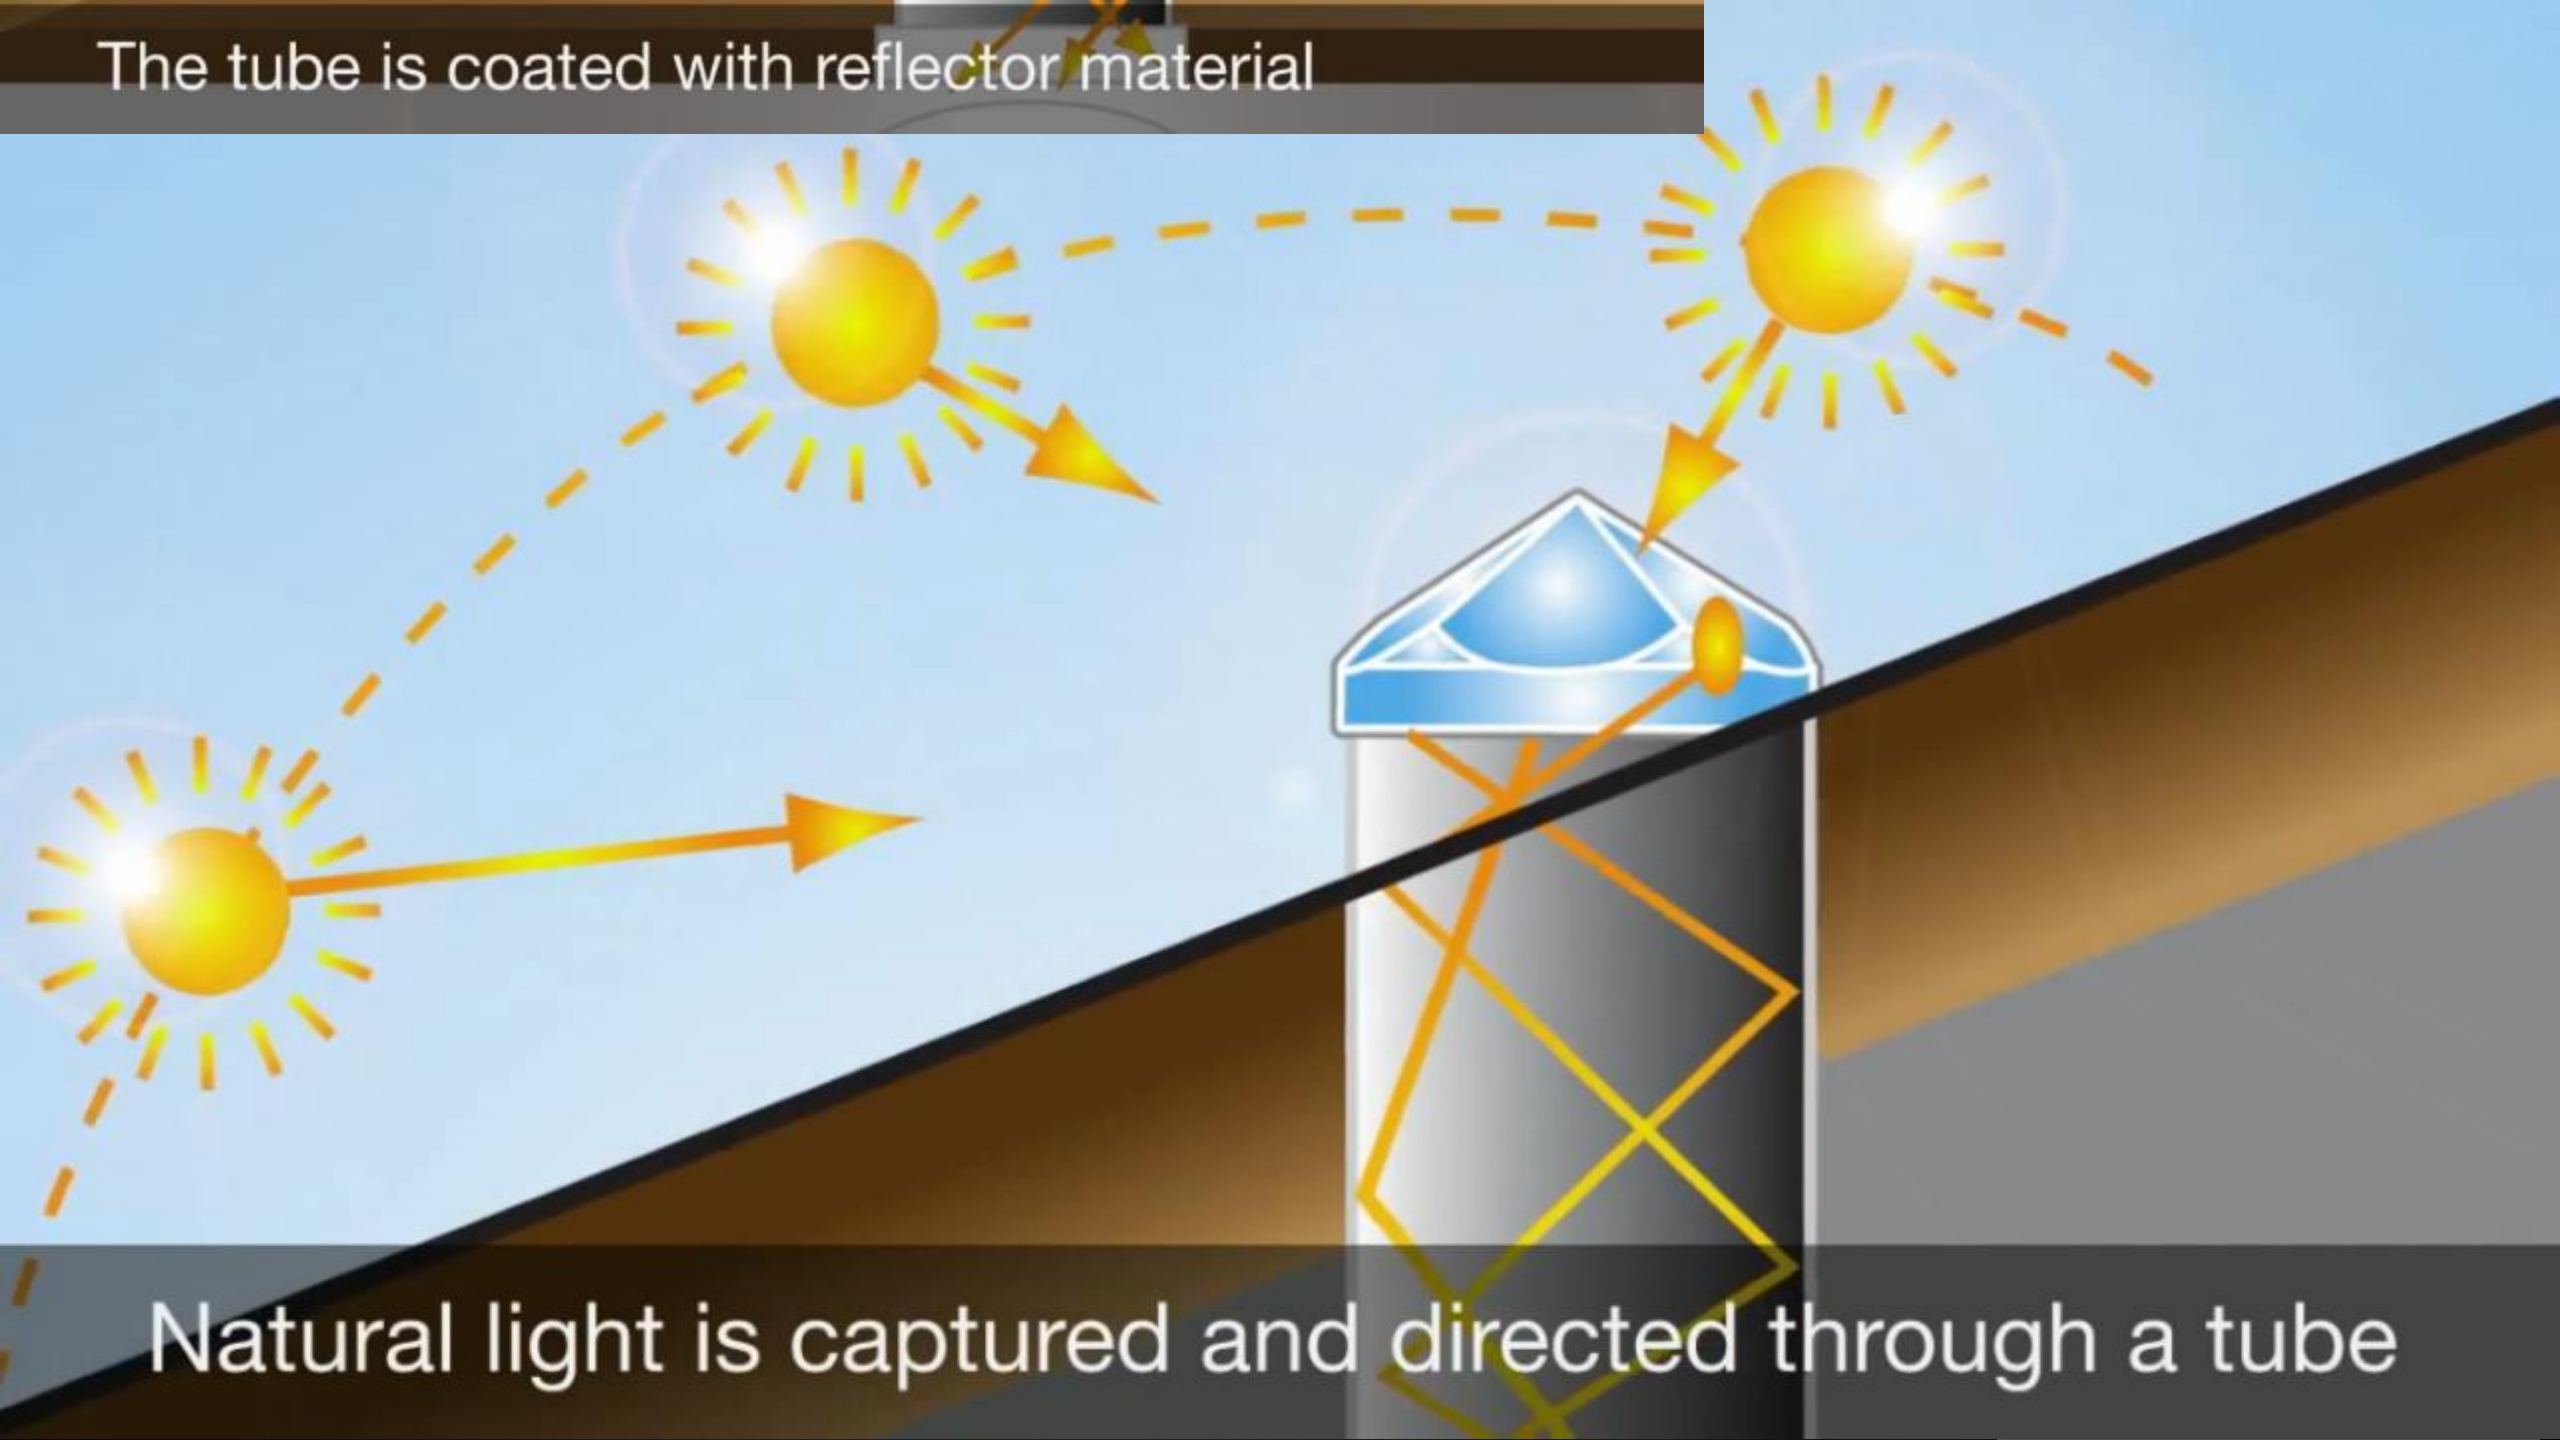

شكل (١-٥٢) يوضح أنابيب الضوء الشمسي في مبني مطار MC/R .

It is also equipped with a light tracker technology

The tube is coated with reflector material

Natural light is captured and directed through a tube