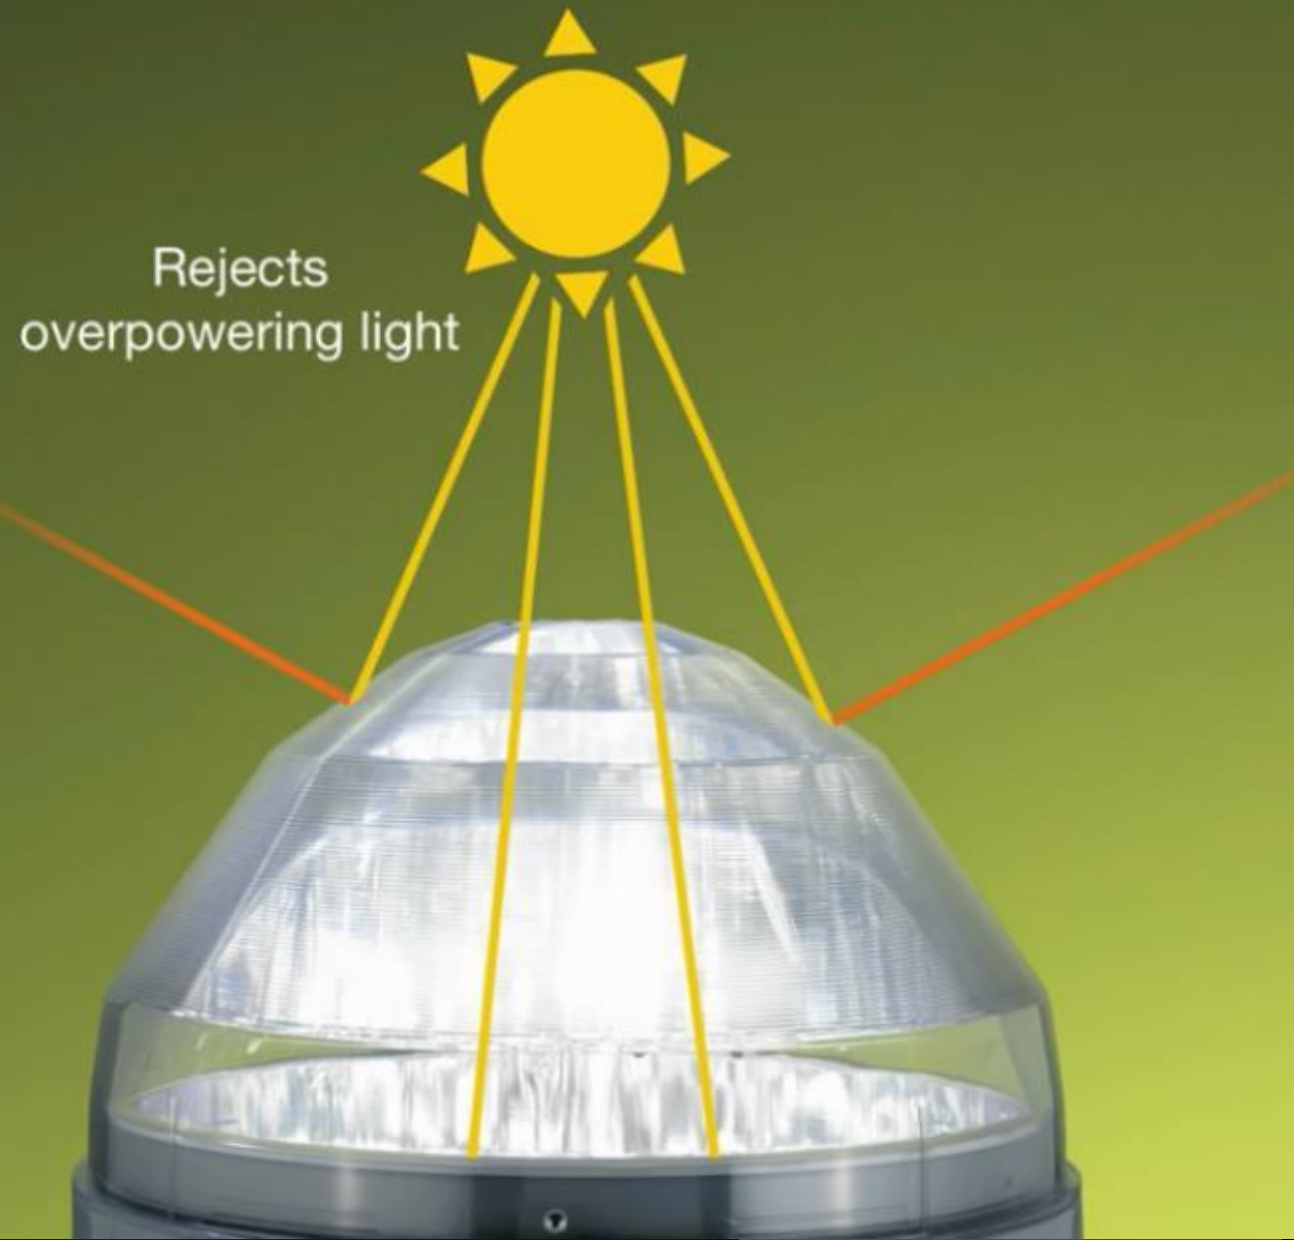

المشروع
تصميم
المشروع
تصميم

PRINCIPALS
INTERIOR DESIGN

المراجع:

from the beginning to the end of the day

The solar tube Chatron can also be hybrid

with the integration of a PV panel and a battery

allowing continuous operation, 24 hours a day

Redefine Capture

The optical dome features Raybender® 3000 Technology, a series of Fresnel lenses that harvest appropriate daylight based on solar position.

**Harvest
Low-Angle Light**

**Reject High
Intensity Sunlight**

**Superior
Visual Comfort**

Redefine Capture

Raybender® 3000 Technology
adjusts amount of daylight harvested
based on the angle of the sun

Redefine Transfer

Imagine having daylight in interior offices, lower levels of a building, or in hallways and corridors. Solatube® Spectralight® Infinity Tubing is redefining where daylighting can and should be used.