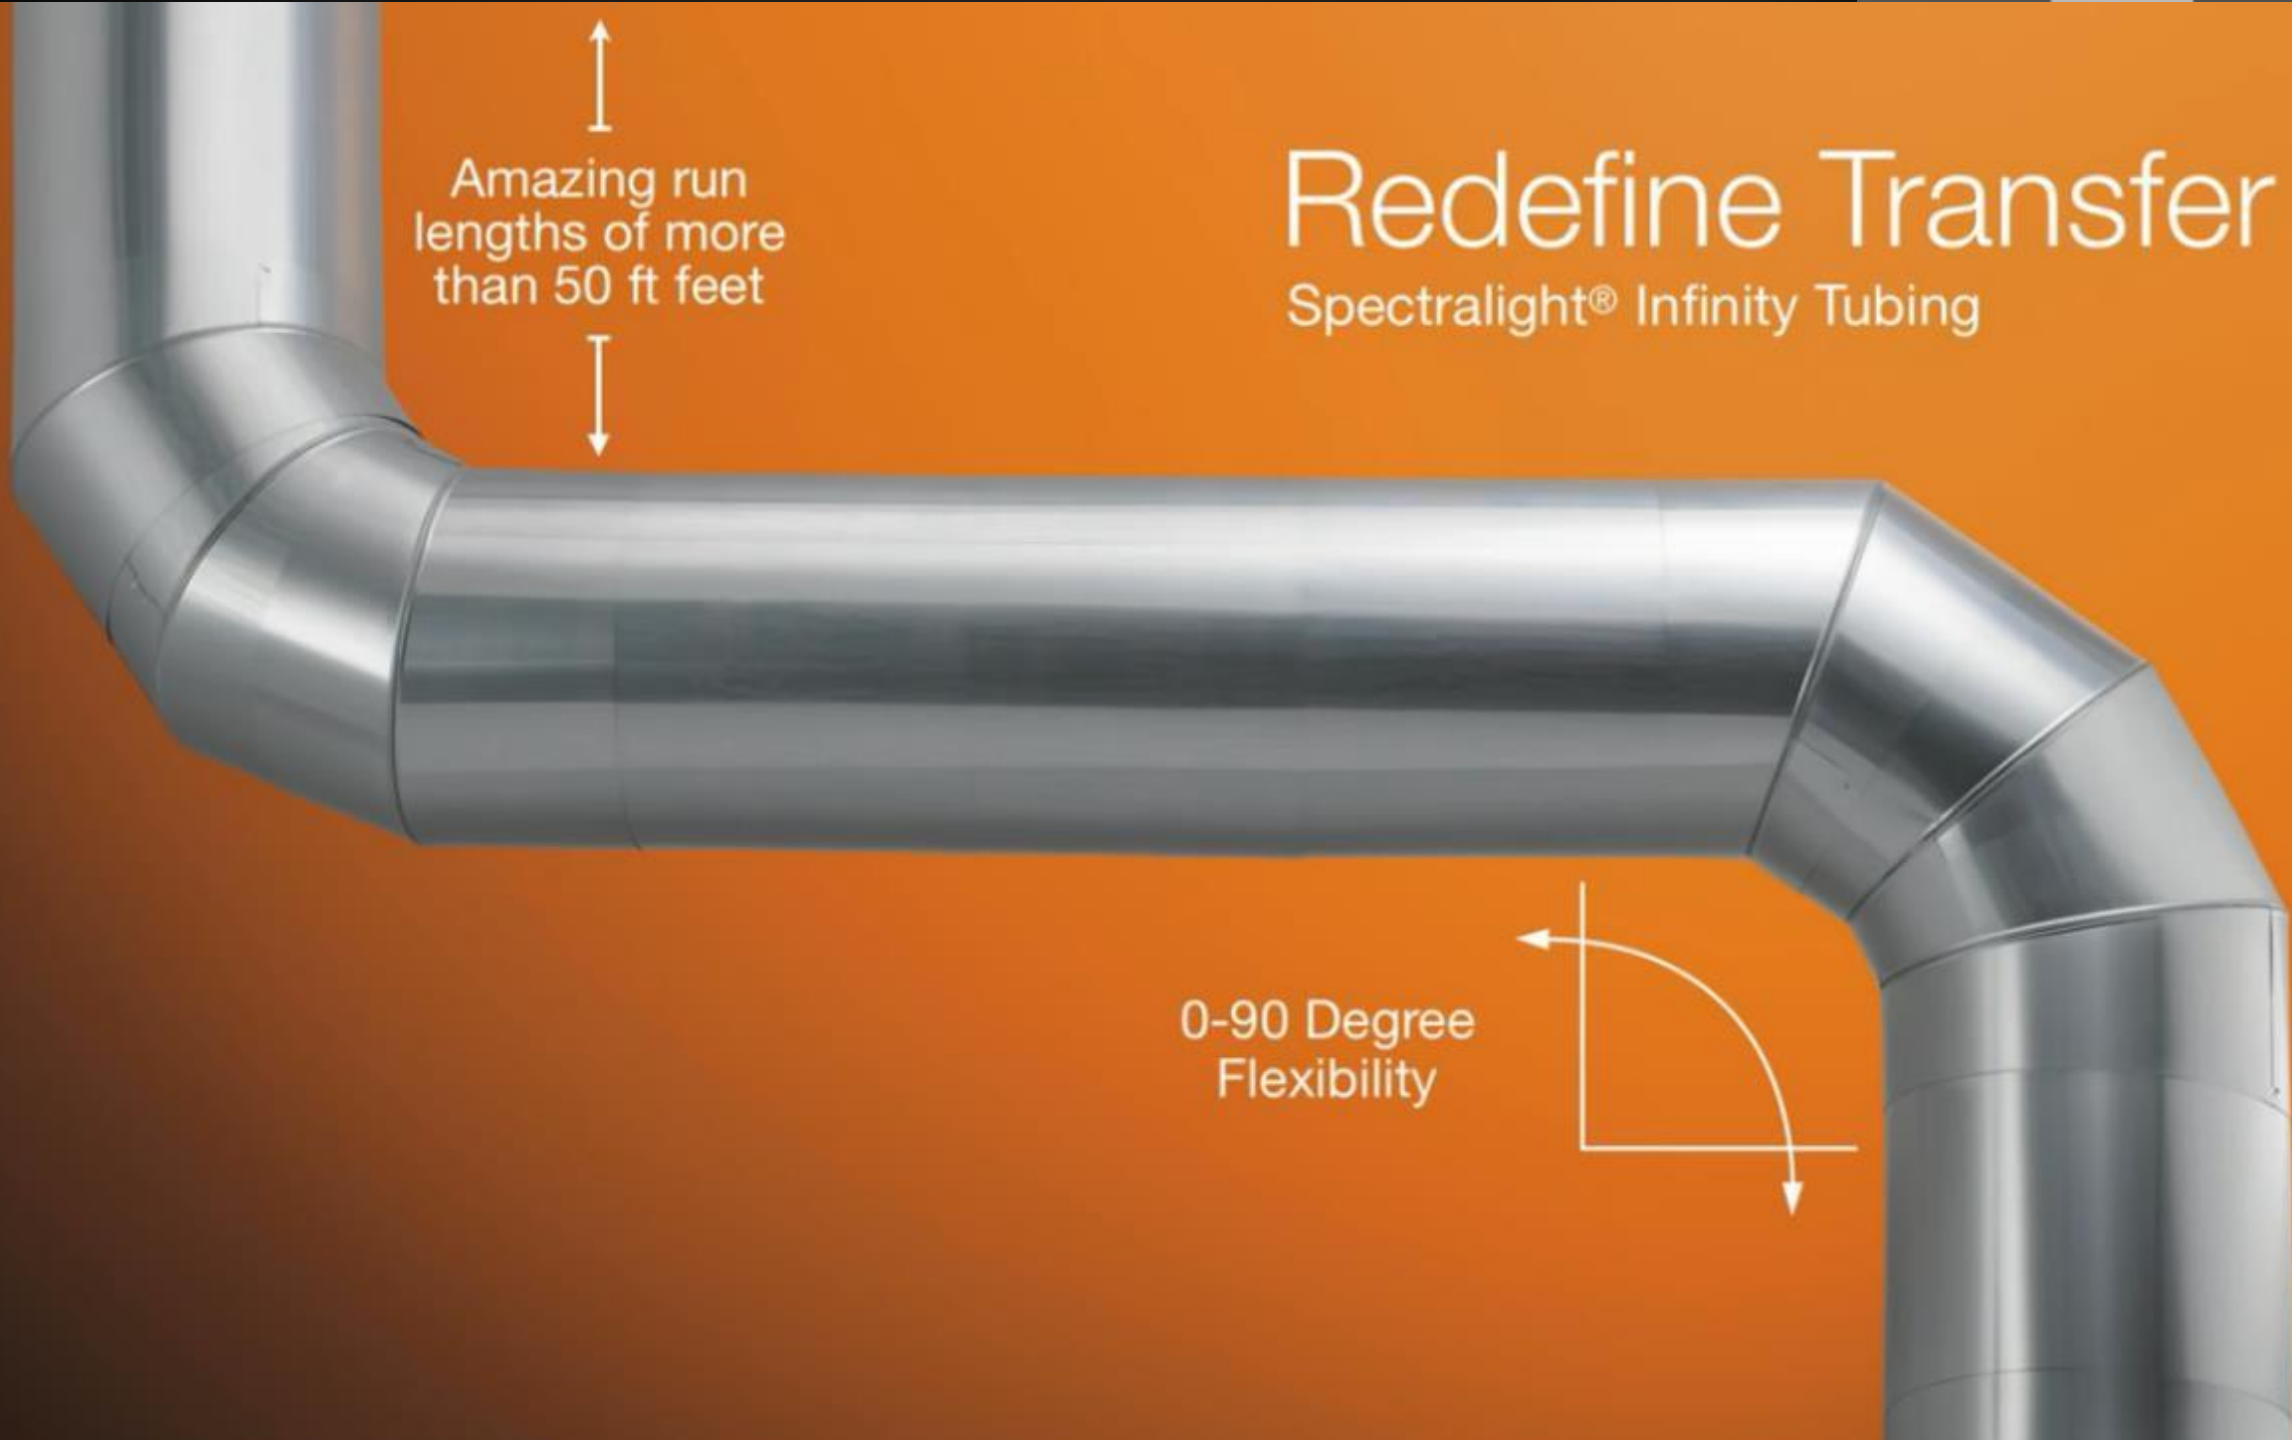

**Enhanced
Energy Performance**

**Extended
Tube Length**

**0-90°
Flexibility**

Redefine Transfer

Spectralight® Infinity Tubing

Amazing run
lengths of more
than 50 ft feet

0-90 Degree
Flexibility

Redefine Delivery