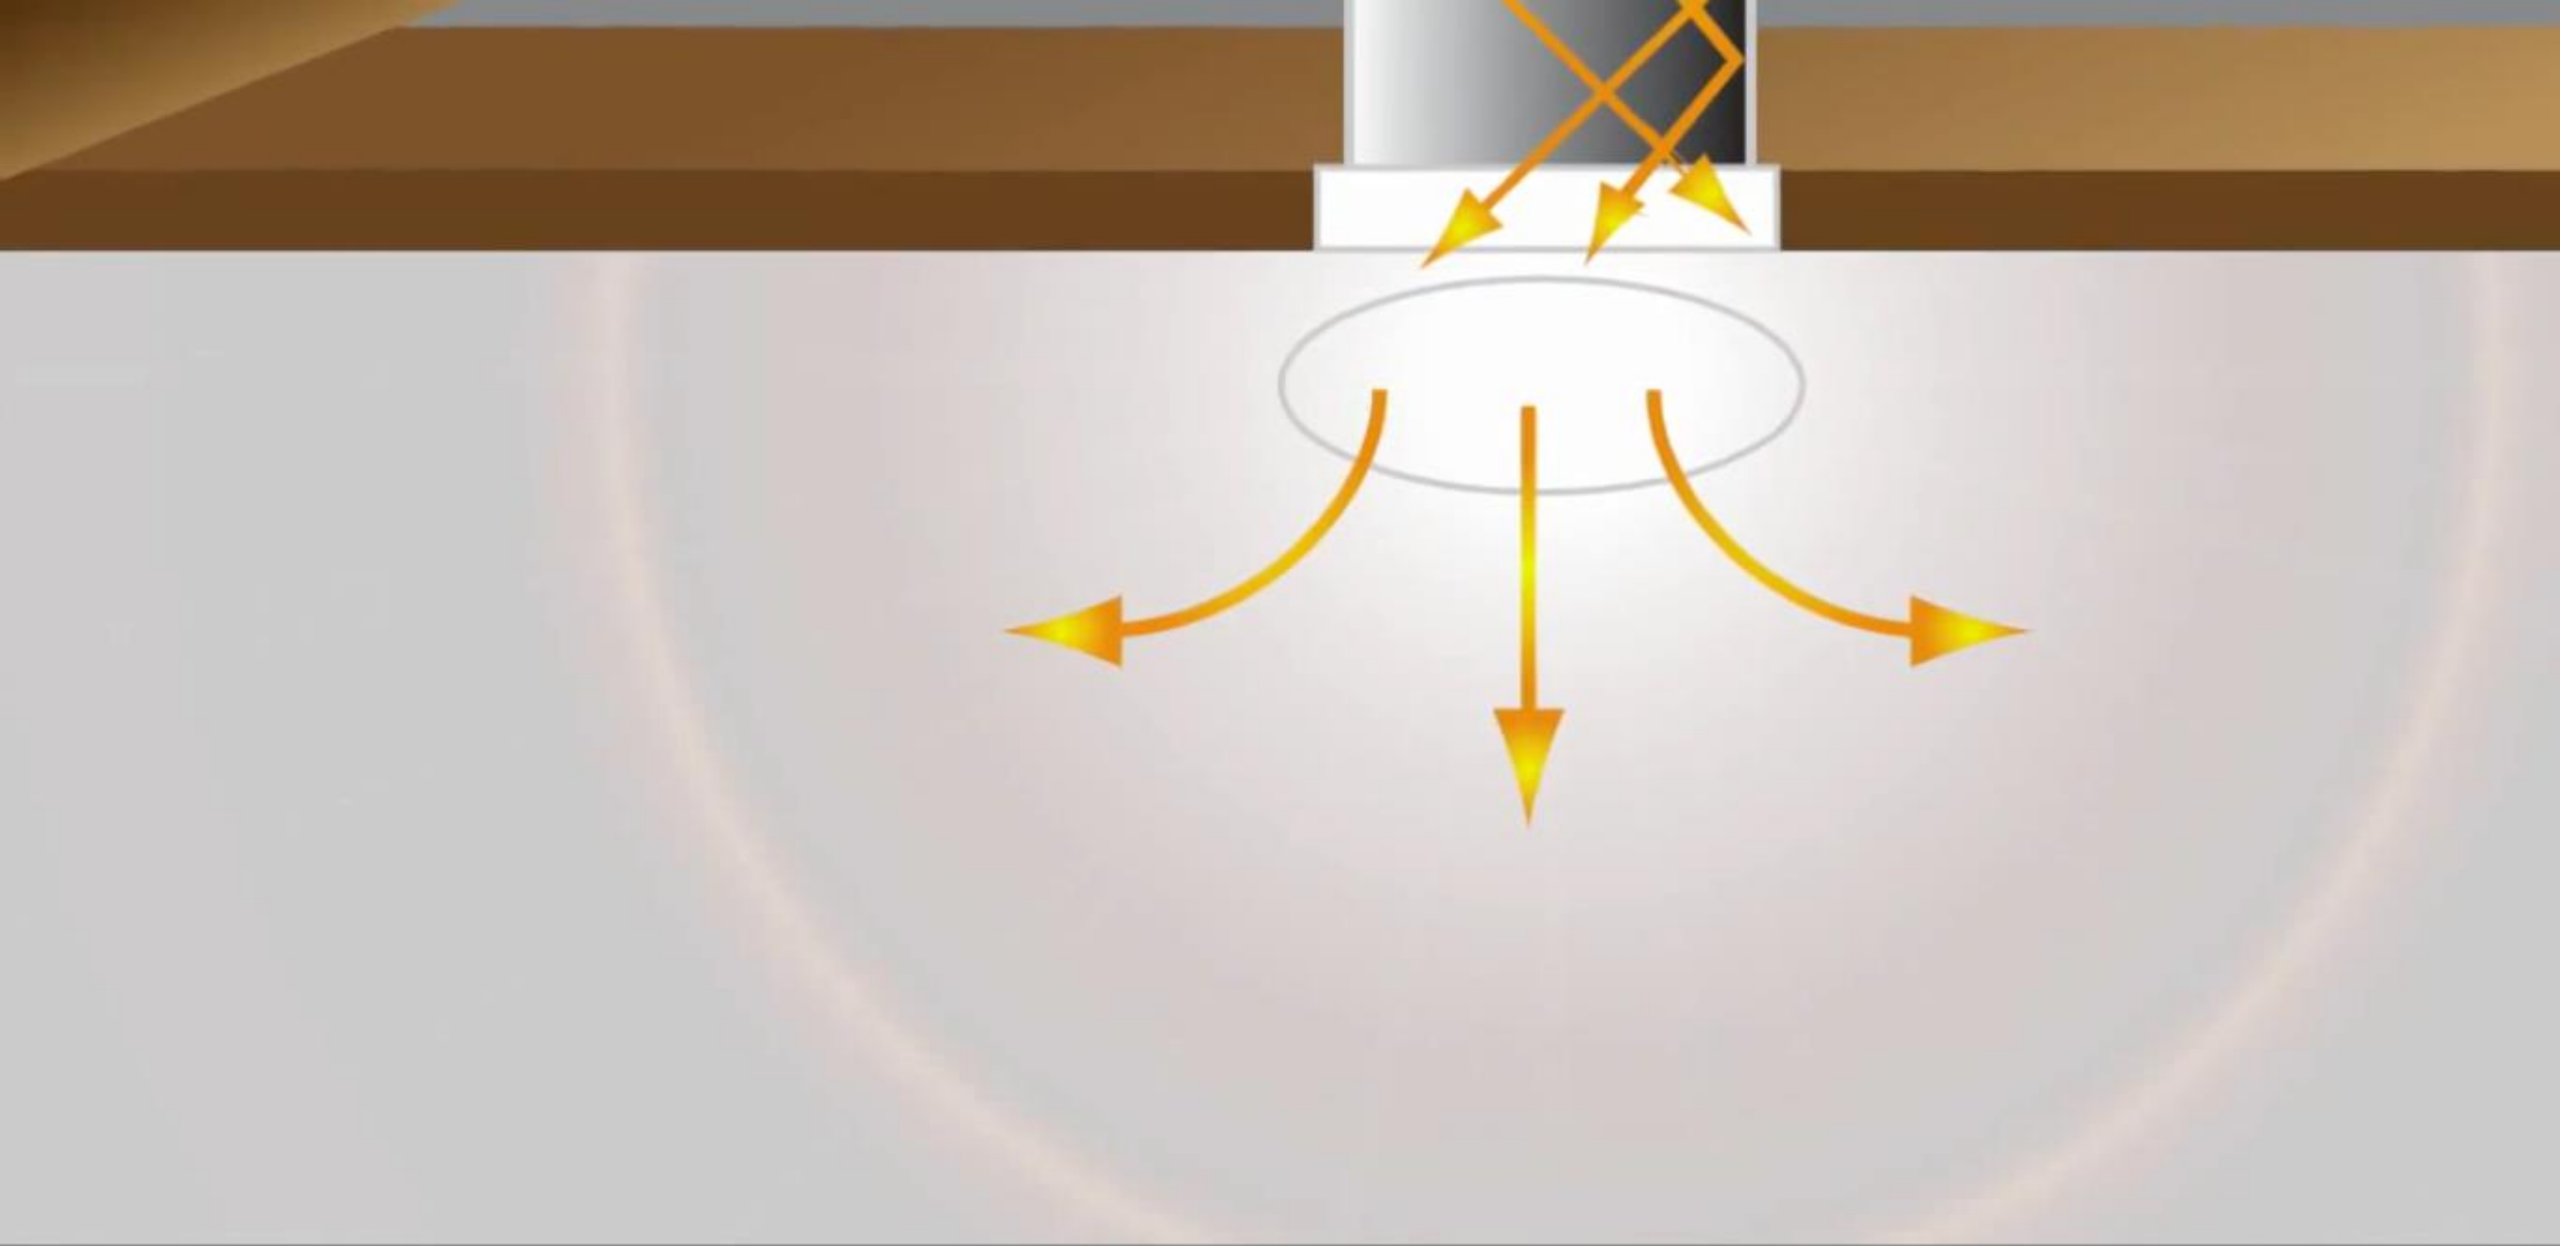

شكل (١-٥٢) يوضح أنابيب الضوء الشمسي في مبني مطار MC/R .

It is also equipped with a light tracker technology

The tube is coated with reflector material

Natural light is captured and directed through a tube