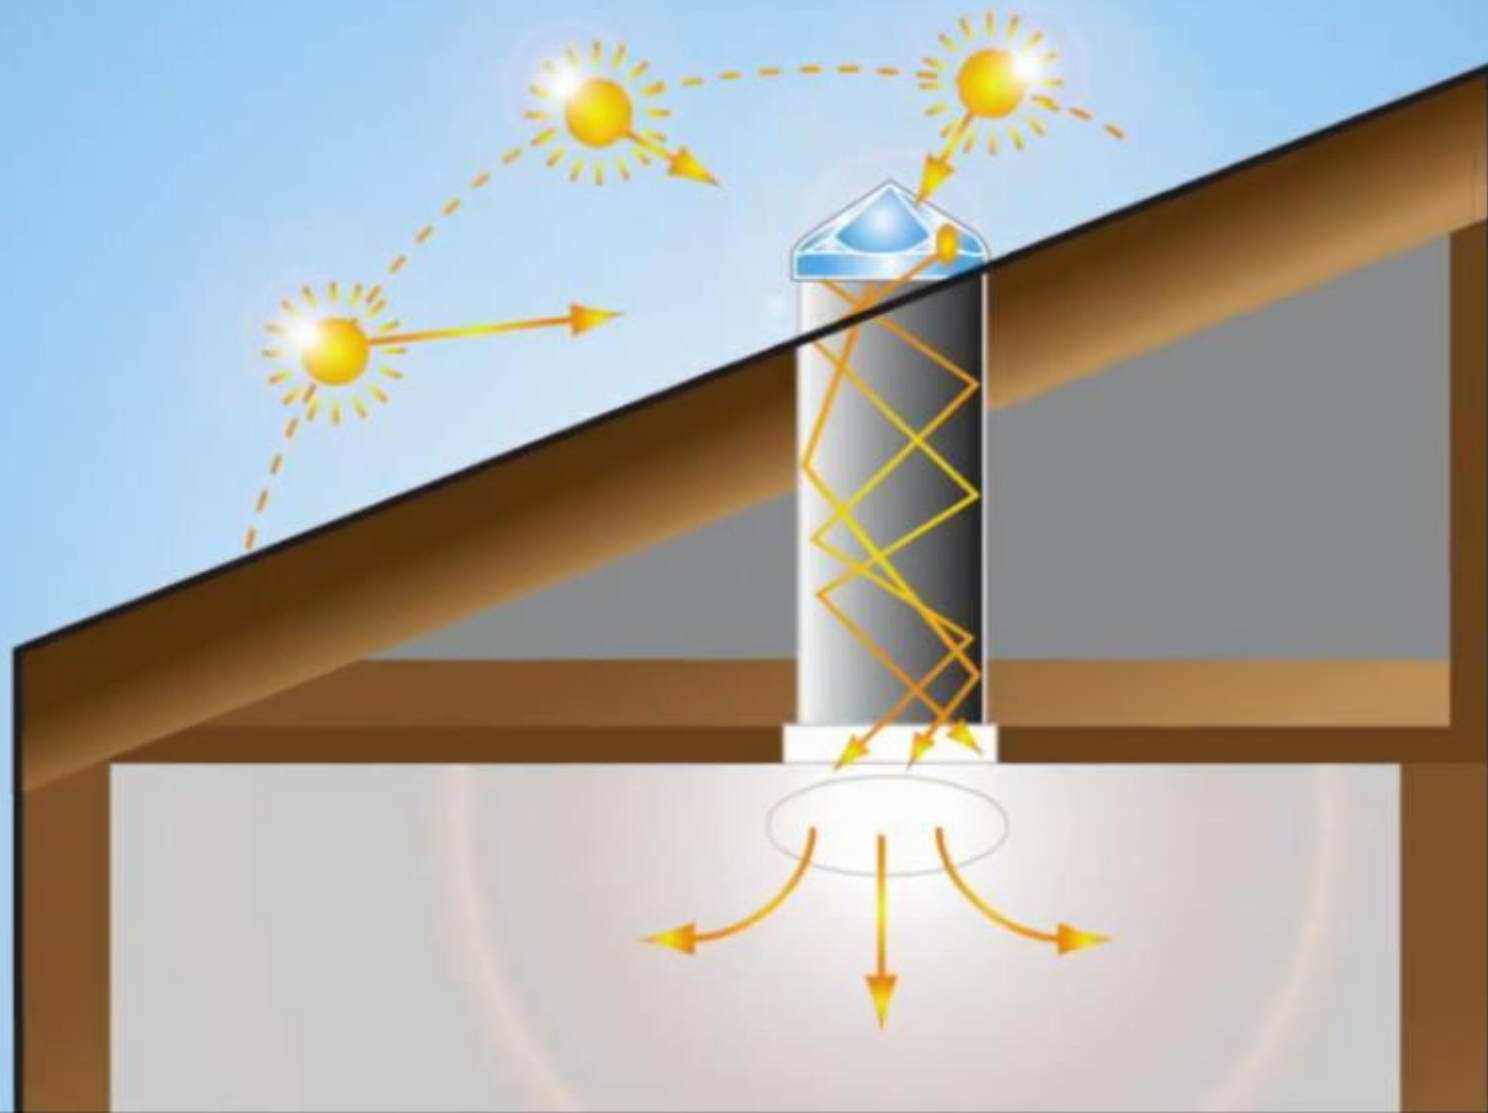

There is no transmission of heat or cold, only light